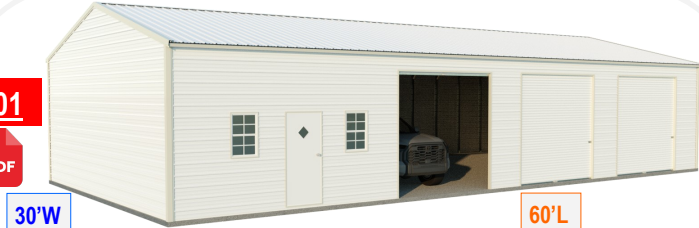

BUILDING IDEAS 1

STATES: AR, OK, MO, NE, IL, IN, IA, KS, WI, WY, MI, CO, SD

#01

PDF

30'W

60'L

24"Wx36"H Window 36"Wx80"H Walk in door 10'Wx10'H Door

#02

PDF

30'W

30'L

Gable End 10'Wx8'H Frame Out

#03

PDF

35'L

22'W